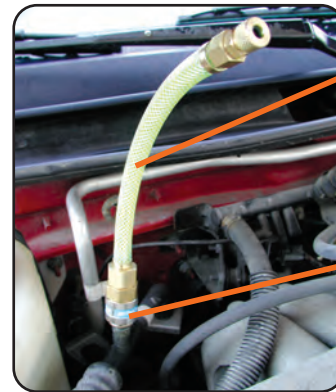

World's Most Economical A/C Fluorescent Leak Detection Dye Injector

Metered Application – 100% ROI

Easy-Fill™

EASY – No training needed.

QUICK – Takes seconds for the complete process.

CLEAN – No pouring.

VISIBLE – Watch the dye go into the system through the clear hose.

- No dye loss – ever
- Never have coupler dye waste
- No messy spills

Easy-Fill Injector

Attach to low-side service port

Nothing Equals The Easy-Fill A/C Leak Detection System!

— THE PRICE LEADER —

AFFORDABLE, PROFESSIONAL, SIMPLE & CLEAN!

How It Works

1. Before connecting to low-side port, fill the EASY-FILL MULTI-SHOT™ injector by inserting STAY-BRITE dye.

2. With the A/C system off, attach the injector by placing the low-side coupling on the low-side port and have the hose face up.