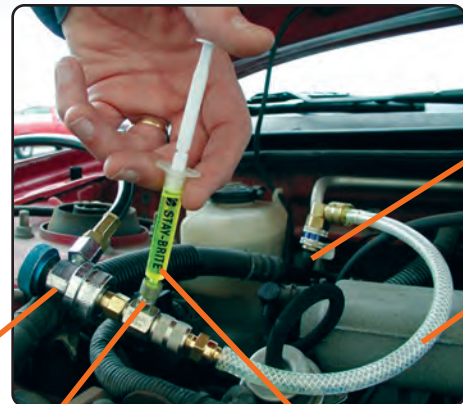

- No dye loss – ever
- Never have coupler dye waste
- No messy spills

Easy-Fill Injector

Attach to low-side service port

Nothing Equals The Easy-Fill A/C Leak Detection System!

— THE PRICE LEADER —

AFFORDABLE, PROFESSIONAL, SIMPLE & CLEAN!

How It Works

1. Before connecting to low-side port, fill the EASY-FILL MULTI-SHOT™ injector by inserting STAY-BRITE dye.

2. With the A/C system off, attach the injector by placing the low-side coupling on the low-side port and have the hose face up.

3. Start the A/C system. You will see the clear hose being pressurized when the refrigerant bubbles through the liquid. The pressure differential moves the dye from the hose into the A/C system.

4. Disconnect the injector by removing the low-side coupling from the low-side port.

Injector connects to low-side port

Easy-Fill Injector

To R&R Machine

One-way pressure check valve

Dye insertion into injector

Get a Complete Leak Detection Kit for Less than the Cost of Competitors' 4 oz. Replacement Dye Cartridge