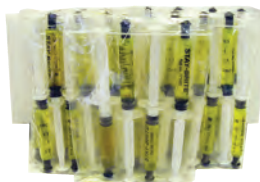

Injector connects to low-side port

Easy-Fill Injector

To R&R Machine

One-way pressure check valve

Dye insertion into injector

Get a Complete Leak Detection Kit for Less than the Cost of Competitors' 4 oz. Replacement Dye Cartridge

271430
Easy-Fill Converter Pack Jr.
Multi-Shot Injector, 6 Stay-Brite Dyes, Underhood Labels

771440 Easy-Fill Refills
12-Pack Box

771450 Easy-Fill Refills
32-Pack Box

771460
Easy-Fill Refills
64-Pack Box