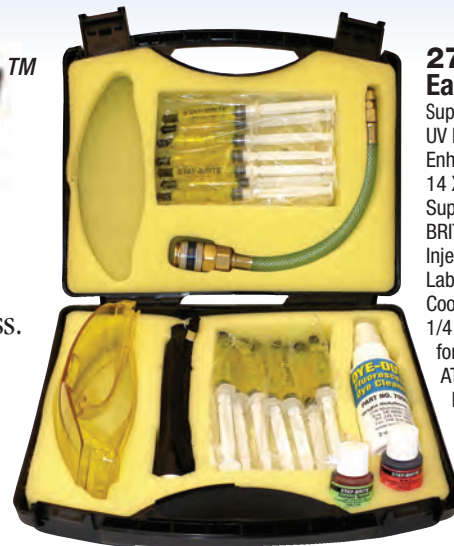

World's Most Economical A/C Fluorescent Leak Detection Dye Injector

Metered Application – 100% ROI

Easy-Fill™

EASY – No training needed.

QUICK – Takes seconds for the complete process.

CLEAN – No pouring.

VISIBLE – Watch the dye go into the system through the clear hose.

271461

Easy-Fill Budget Kit

Supra Platinum Edition 8-LED UV Light, Fluorescence-Enhancing UV Safety Goggles, 14 X Easy-Fill Containers with Super-Concentrated STAY-BRITE Dye, Easy-Fill Multi-Shot Injector, 14 Underhood ID Labels, 1/4 oz (7,5 ml) bottle Coolant Leak Detection Dye, 1/4 oz (7,5 ml) bottle 4-1 Dye for Engines, Diesel, Fuel & ATF, 2 oz. (59 ml) Dye Cleaner, Plastic Carrying Case

- No dye loss – ever
- Never have coupler dye waste
- No messy spills

Easy-Fill Injector

Attach to low-side service port

Nothing Equals The Easy-Fill A/C Leak Detection System!

— THE PRICE LEADER —

AFFORDABLE, PROFESSIONAL, SIMPLE & CLEAN!

How It Works

1. Before connecting to low-side port, fill the EASY-FILL MULTI-SHOT™ injector by inserting STAY-BRITE dye.

2. With the A/C system off, attach the injector by placing the low-side coupling on the low-side port and have the hose face up.