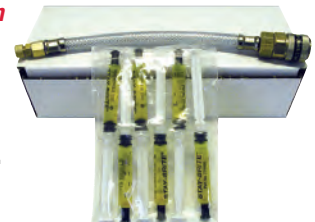

Easy-Fill™ works with your R&R Machine

Leave the Easy-Fill Pro Injector hooked up permanently to your R&R Machine.

When you want dye, inject it into the EASY-FILL PRO. If you don't want dye, don't inject it. It's that easy.

Injector connects to low-side port

Easy-Fill Injector

To R&R Machine

One-way pressure check valve

Dye insertion into injector

Get a Complete Leak Detection Kit for Less than the Cost of Competitors' 4 oz. Replacement Dye Cartridge

271430
Easy-Fill Converter Pack Jr.
Multi-Shot Injector, 6 Stay-Brite Dyes, Underhood Labels

771440 Easy-Fill Refills
12-Pack Box

771450 Easy-Fill Refills
32-Pack Box

771460
Easy-Fill Refills
64-Pack Box